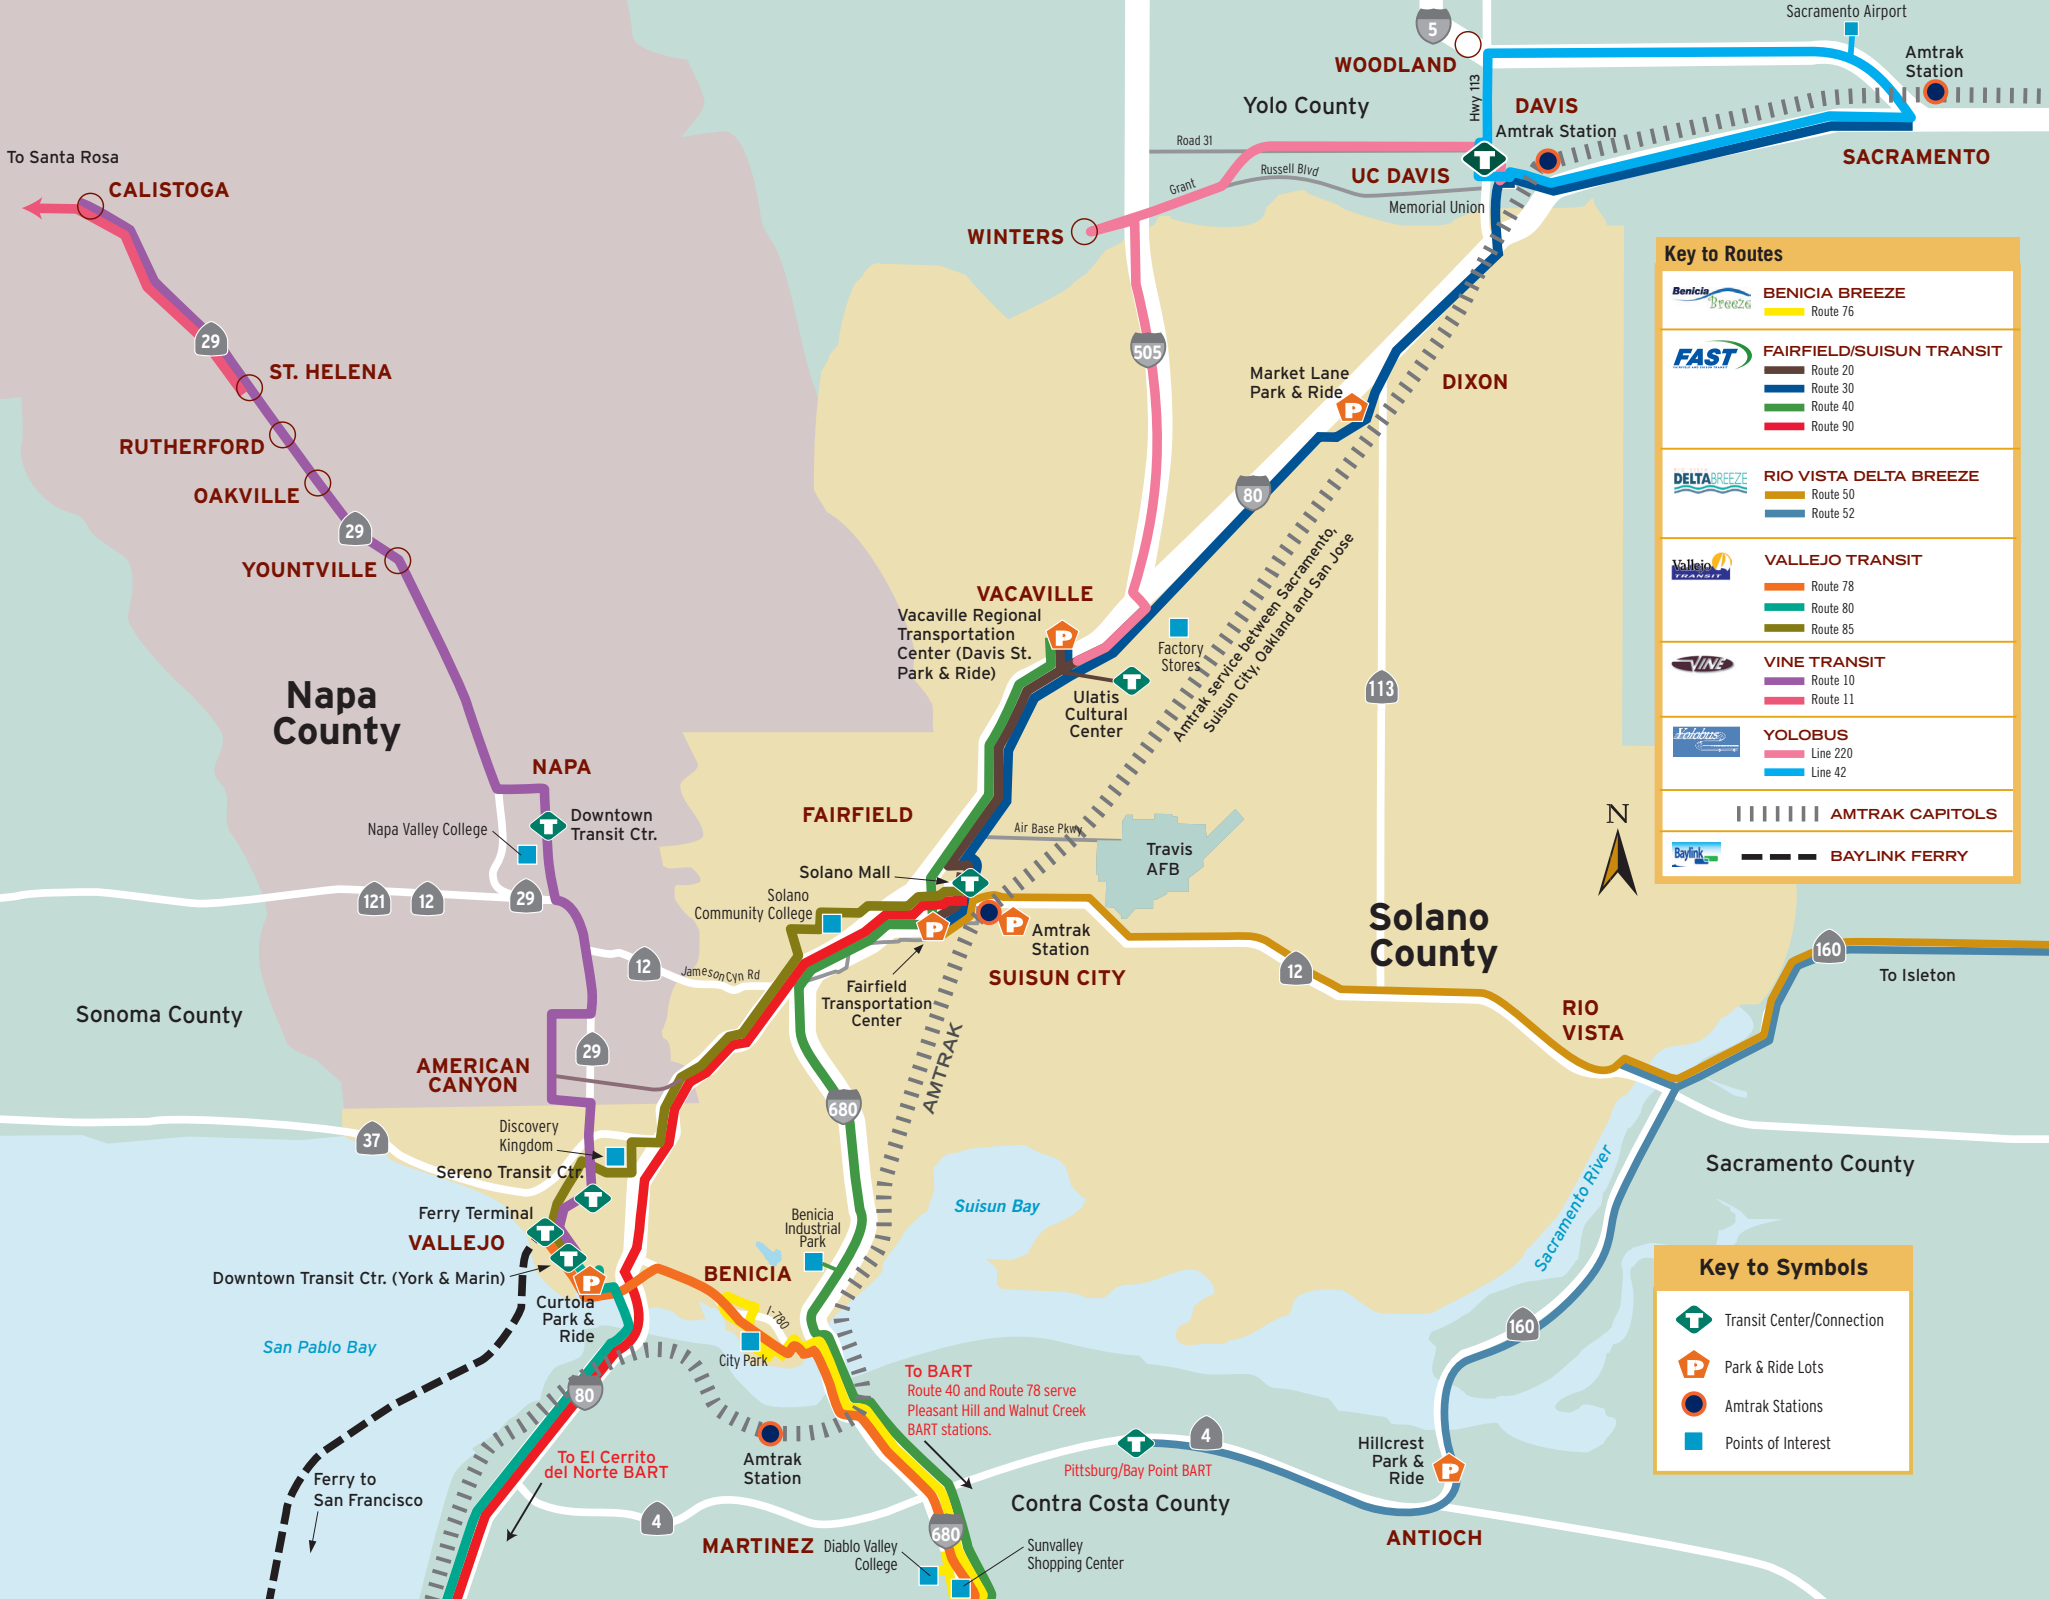

Key to Routes

	BENICIA BREEZE
	Route 76
	FAIRFIELD/SUISUN TRANSIT
	Route 20
	Route 30
	Route 40
	Route 90
	RIO VISTA DELTA BREEZE
	Route 50
	Route 52
	VALLEJO TRANSIT
	Route 78
	Route 80
	Route 85
	VINE TRANSIT
	Route 10
	Route 11
	YOLOBUS
	Line 220
	Line 42
	AMTRAK CAPITOLS
	BAYLINK FERRY

Key to Symbols

	Transit Center/Connection
	Park & Ride Lots
	Amtrak Stations
	Points of Interest

To BART
Route 40 and Route 78 serve
Pleasant Hill and Walnut Creek
BART stations.

To El Cerrito
del Norte BART

Ferry to
San Francisco

Pittsburg/Bay Point BART

Sunvalley
Shopping Center

Diablo Valley
College

Hillcrest
Park & Ride

MARTINEZ

CONTRA COSTA COUNTY

ANTIOCH

SACRAMENTO COUNTY

RIO VISTA

SOLANO COUNTY

SUISUN CITY

FAIRFIELD

VACAVILLE

DIXON

UC DAVIS

DAVIS

WOODLAND

WINTERS

NAPA COUNTY

NAPA

YOUNTVILLE

OAKVILLE

RUTHERFORD

ST. HELENA

CALISTOGA

To Santa Rosa

Sacramento Airport

Amtrak
Station

SACRAMENTO

YOLO COUNTY

Russell Blvd

Grant

Memorial Union

Market Lane
Park & Ride

Vacaville Regional
Transportation
Center (Davis St.
Park & Ride)

Factory
Stores

Ulatis
Cultural
Center

Amtrak service between Sacramento,
Suisun City, Oakland and San Jose

Air Base Pkwy

Travis AFB

Solano Mall

Solano
Community
College

Fairfield
Transportation
Center

Amtrak
Station

Napa Valley College

Downtown
Transit Ctr.

121 12

12 Jameson Cyn Rd

29

AMERICAN
CANYON

Discovery
Kingdom

Sereno
Transit Ctr.

Ferry Terminal

VALLEJO

Downtown Transit Ctr. (York & Marin)

San Pablo Bay

Ferry to
San Francisco

Curtola
Park & Ride

BENICIA

Benicia
Industrial
Park

City Park

Amtrak
Station

To El Cerrito
del Norte BART

Sunvalley
Shopping Center

CONTRA COSTA COUNTY

ANTIOCH

SACRAMENTO COUNTY

RIO VISTA

SOLANO COUNTY

SUISUN CITY

FAIRFIELD

VACAVILLE

DIXON

UC DAVIS

DAVIS

WOODLAND

WINTERS

NAPA COUNTY

NAPA

YOUNTVILLE

OAKVILLE

RUTHERFORD

ST. HELENA

CALISTOGA

To Santa Rosa

Sacramento Airport

Amtrak
Station

SACRAMENTO

YOLO COUNTY

Russell Blvd

Grant

Memorial Union

Market Lane
Park & Ride

Vacaville Regional
Transportation
Center (Davis St.
Park & Ride)

Factory
Stores

Ulatis
Cultural
Center

Amtrak service between Sacramento,
Suisun City, Oakland and San Jose

Air Base Pkwy

Travis AFB

Solano Mall

Solano
Community
College

Fairfield
Transportation
Center

Amtrak
Station

Napa Valley College

Downtown
Transit Ctr.

121 12

12 Jameson Cyn Rd

29

AMERICAN
CANYON

Discovery
Kingdom

Sereno
Transit Ctr.

Ferry Terminal

VALLEJO

Downtown Transit Ctr. (York & Marin)

San Pablo Bay

Ferry to
San Francisco

Curtola
Park & Ride

BENICIA

Benicia
Industrial
Park

City Park

Amtrak
Station

To El Cerrito
del Norte BART

Sunvalley
Shopping Center

CONTRA COSTA COUNTY

ANTIOCH

SACRAMENTO COUNTY

RIO VISTA

SOLANO COUNTY

SUISUN CITY

FAIRFIELD

VACAVILLE

DIXON

UC DAVIS

DAVIS

WOODLAND

WINTERS

NAPA COUNTY

NAPA

YOUNTVILLE

OAKVILLE

RUTHERFORD

ST. HELENA

CALISTOGA

To Santa Rosa

Sacramento Airport

Amtrak
Station

SACRAMENTO

YOLO COUNTY

Russell Blvd

Grant

Memorial Union

Market Lane
Park & Ride