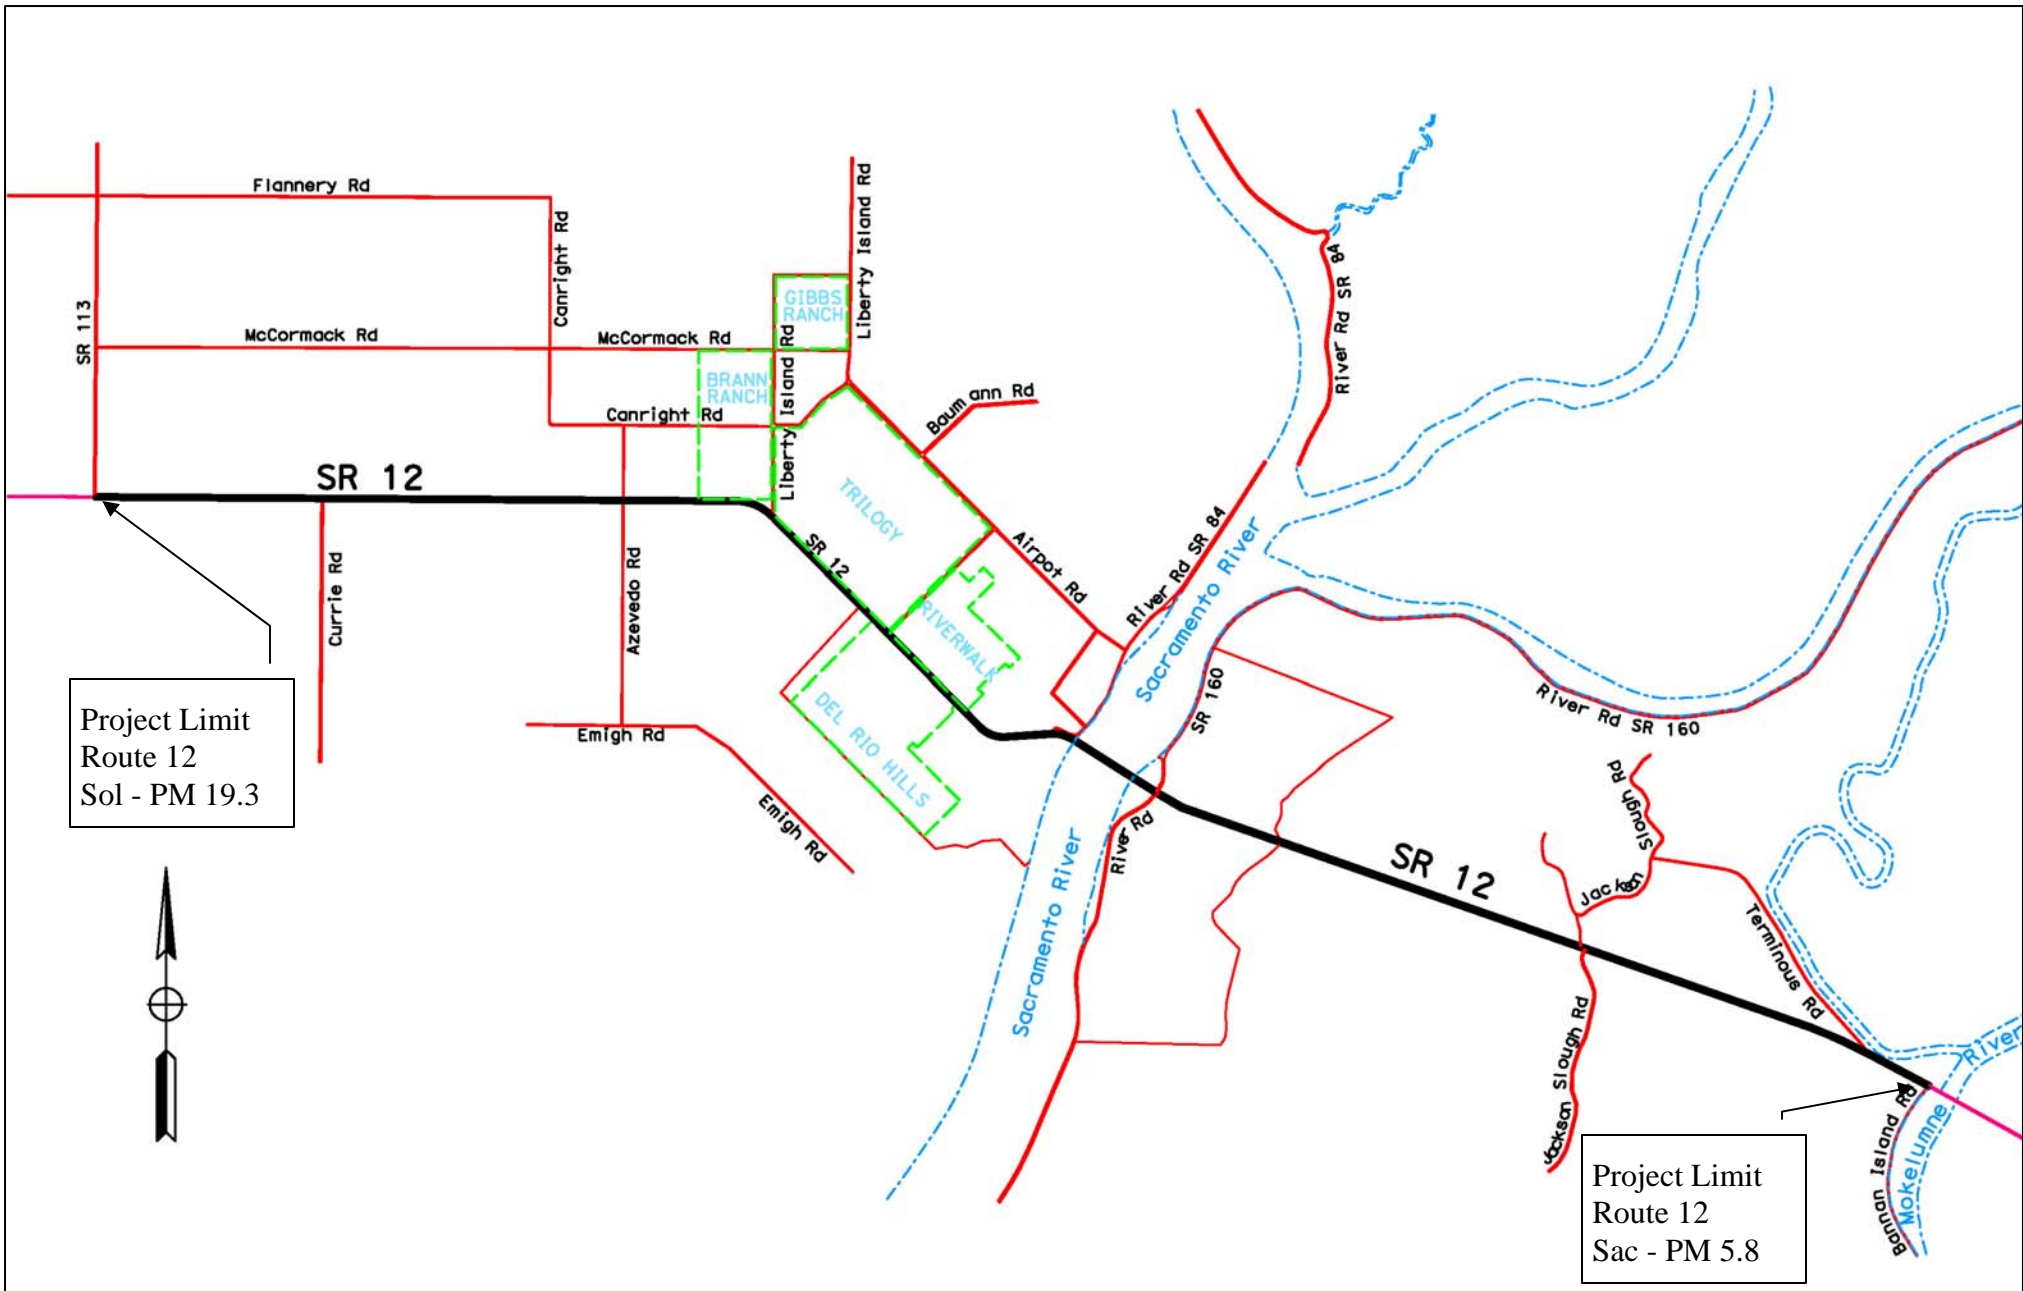

ATTACHMENT A – VICINITY MAP

Vicinity Map

Rio Vista, Solano County, California